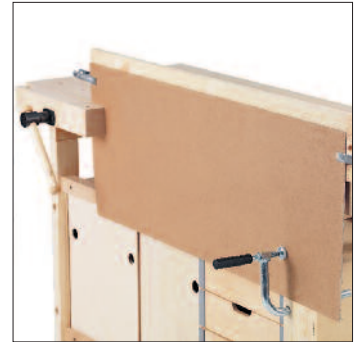

CUPBOARD 0042	Nr 33374	
Width	38 ^{25/32}	985
Height	18 ^{1/8}	460
Weight	35 lbs	16 kg

Package size **NORDIC PLUS 1450**
1550x560x87 mm
Package size **0042**
1010x430x100 mm

NORDIC PLUS 1450+0042

Nr 33448+33374

SJÖBERGS NORDIC PLUS 1450

Based upon the latest Sjöberg design, the Nordic Plus range gives you the size you need at a price you can afford.

The top is hard Nordic birch and the bench is built for a long life with normal use. The Nordic Plus workbench can be used both right and left handed.